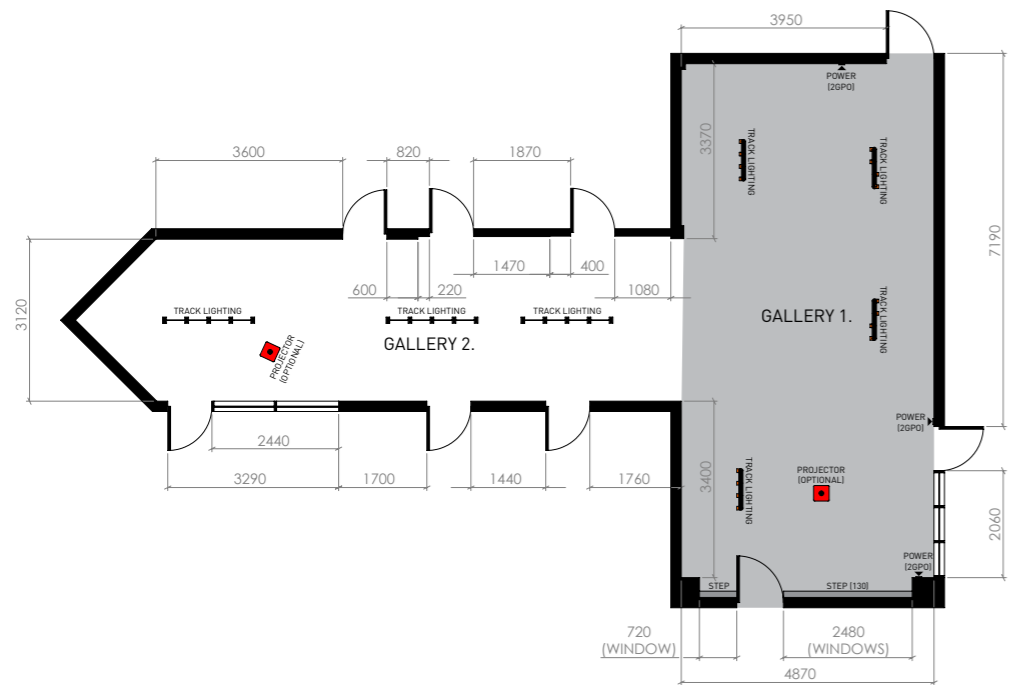

Cement ~ Texture:  
~ Peared with Floor ~

Floor ~ Plan:

AUSTRALIAN MADE 8 WEEK LEAD-TIME