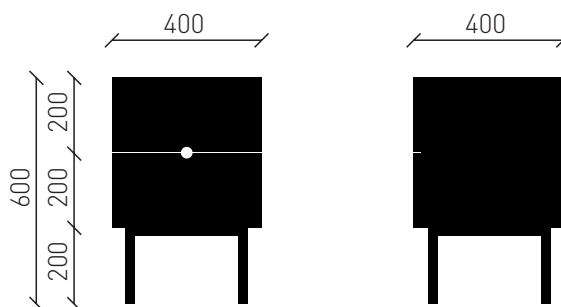

SidebySide

TWO DRAWER

SPECIFICATION

SidebySide is a range of hand crafted solid timber cabinets. The range combines traditional joinery techniques with new school drawer runners and hardware. Available in a range of sizes, configurations and materials.

The SidebySide two drawer cabinet is best suited to your living room or sitting at either side of your bed.

AVAILABLE TOP FINISHES

- Natural Tasmanian Oak
- Black Tasmanian Oak
- American Black Walnut
- American White Oak

AVAILABLE LEG FINISHES

- Black Powder Coat
- White Powder Coat
- Copper
- Custom Powder Coat

CONTACT

221 Gilbert Street
Adelaide, Australia
andrew@andreweden.com.au
+61 407 585 578
andreweden.com.au

AUSTRALIAN MADE

6 WEEK LEAD-TIME

ECO TIMBER