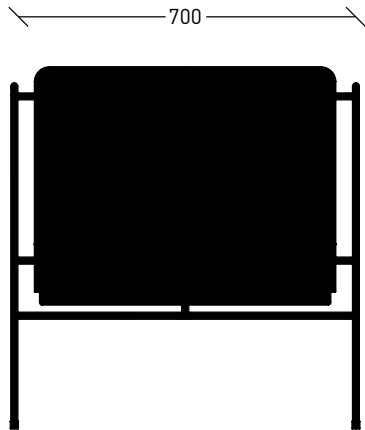

Product:
~ FLC ~ Frame Lounge Chair ————— 10

~ Front elevation

~ Side elevation

AUSTRALIAN MADE

8 WEEK LEAD-TIME