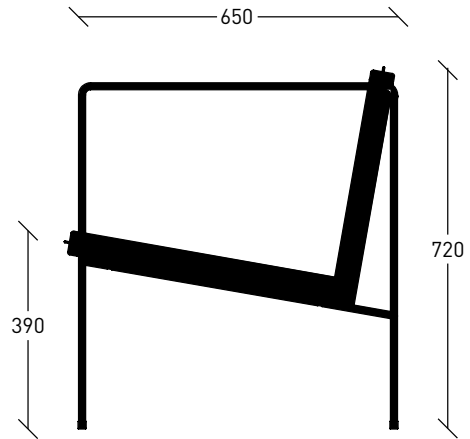

Product:
~ FLC ~ Frame Lounge Chair ————— 10

~ Front elevation

~ Side elevation

AUSTRALIAN MADE

8 WEEK LEAD-TIME