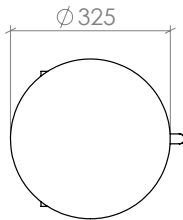

AVAILABLE P/C FINISHES

- Black
- Olive
- White
- Custom

AUSTRALIAN MADE

6 WEEK LEAD-TIME