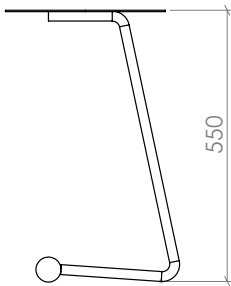

AVAILABLE P/C FINISHES

- Black
- Olive
- White
- Custom

AUSTRALIAN MADE

6 WEEK LEAD-TIME