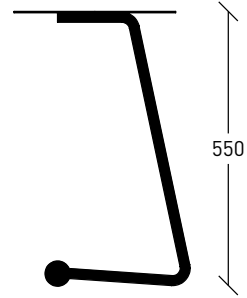

P/c Finish:

~ Black 

~ Olive 

~ White 

~ Custom 

Ω Pictured (above):
 — Sly ~ Table Finished in Red P/c

Product:
~ Sly ~ Table — 09

~ Top elevation

~ Side elevation

ANDY EDEN
ANDREW@
ANDREWEDEN.COM.AU
+61 407 585 578
@AGBYANDYEDEN

SPECIFICATION SHEET
THUR ---- 27APR23 ----

AUSTRALIAN MADE

8 WEEK LEAD-TIME