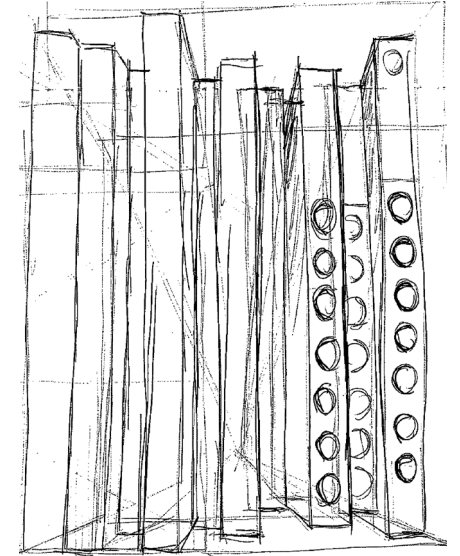

Ideation

What bla bla bla asdjfklasjflkd
jasdklfjasdkl jaksdlfj jaskldfj jk-
asdlf jsdaklfjlk sadjfkls jklsadf